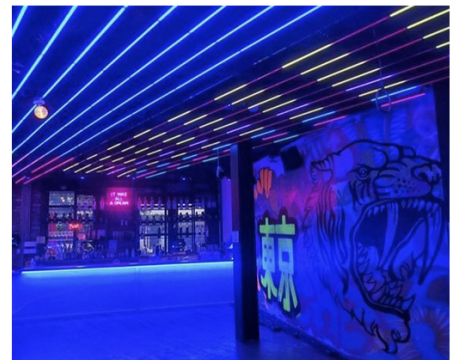

Tokyo Pearl LED Lighting – Florida

Installed the Waterproof version (SKU# ACUVIVID-24CV27-6816) SIRS-E® high quality White LED strip AcuVivid™ CV (2700K) produces a warm white color temperature with a 95+ CRI, high rated luminous flux, and optimal luminous efficacy. This flexible LED strip is available in 12V and 24V models, cuttable, and mountable utilizing 3M VHB adhesive.

Project by iDesign Productions

Product used for this project

High Quality White LED Strip
AcuVivid™ (2700K) CV

SKU# ACUVIVID-XXCV27

Page Link

<https://sirs-e.com/project/tokyo-pearl-led-lighting-florida/>

Product Link

<https://sirs-e.com/shop/led-lighting/led-strip-lights/high-quality-white-led-strip/high-quality-white-led-strip-2700k/>