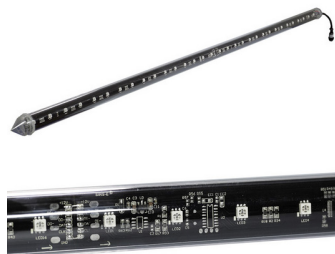

Little Creek Casino – Shelton, Washington

Achieving stunning DMX installations is easy with the DMX RGB Vertical Tube by SIRS-E®. You now can enjoy the benefits of DMX with a double sided strip, allowing for a 360° effect. We currently offer two mode sets of control: pixel by pixel and bi-pixel options to meet your project needs.

The custom double sided LED strip is encapsulated by a waterproof housing allowing for various installation types. Due to the use of a 3-way connector, creating a series of tubes for an installation can be done in a fraction of the time at a fraction of the price. In the event that you want something a bit more complex, call us and we will be more than happy to identify the correct hardware and software necessary to complete your project. It's almost too good to be true.

Project by I-5 Design Build

Product Link - Select a product to open the product page.

DMX White Vertical Tube Pixel by Pixel Control

SKU# DMX-TUBE-XXXX-XXXXXX

DMX Tube 5050 RGB LED Pixel by Pixel Control

SKU# DMX-TUBE-PIXELBYPIXEL

DMX Tube 5050 RGB LED Bi-Pixel Control

SKU# DMX-TUBE-BIPIXEL

Page Link

<https://sirs-e.com/project/little-creek-casino-shelton-washington/>