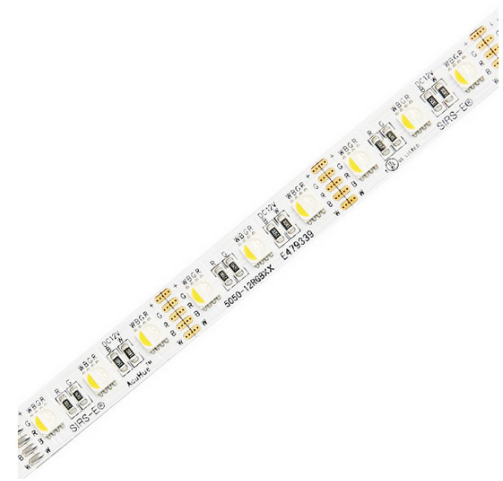

## Aviation Interior LED Lighting

SIRS-E® RGBW LED Strip AcuHue™ (4000K) CV on private jets! Installation on aircraft floor aisle, ceiling of the aircraft, and bottle/cup holder. SIRS-E® high quality RGBW LED strip AcuHue™ CV (4000K) utilizes four LED diodes (red, green, blue, white – 4000K) which are mixed via a control method of your choice to potentially produce over a billion color rendering options. This flexible LED strip is available in 12V and 24V models, cuttable, and mountable utilizing 3M VHB adhesive.

## Product used for this project

High Quality RGBW LED Strip  
AcuHue™ (4000K) CV

SKU# ACUHUE-XXCV40

Page Link

<https://sirs-e.com/project/aviation-interior-led-lighting/>

Product Link

<https://sirs-e.com/shop/led-lighting/led-strip-lights/high-quality-rgbw-led-strip/high-quality-rgbw-led-strip-acuhue-4000k-cv/>