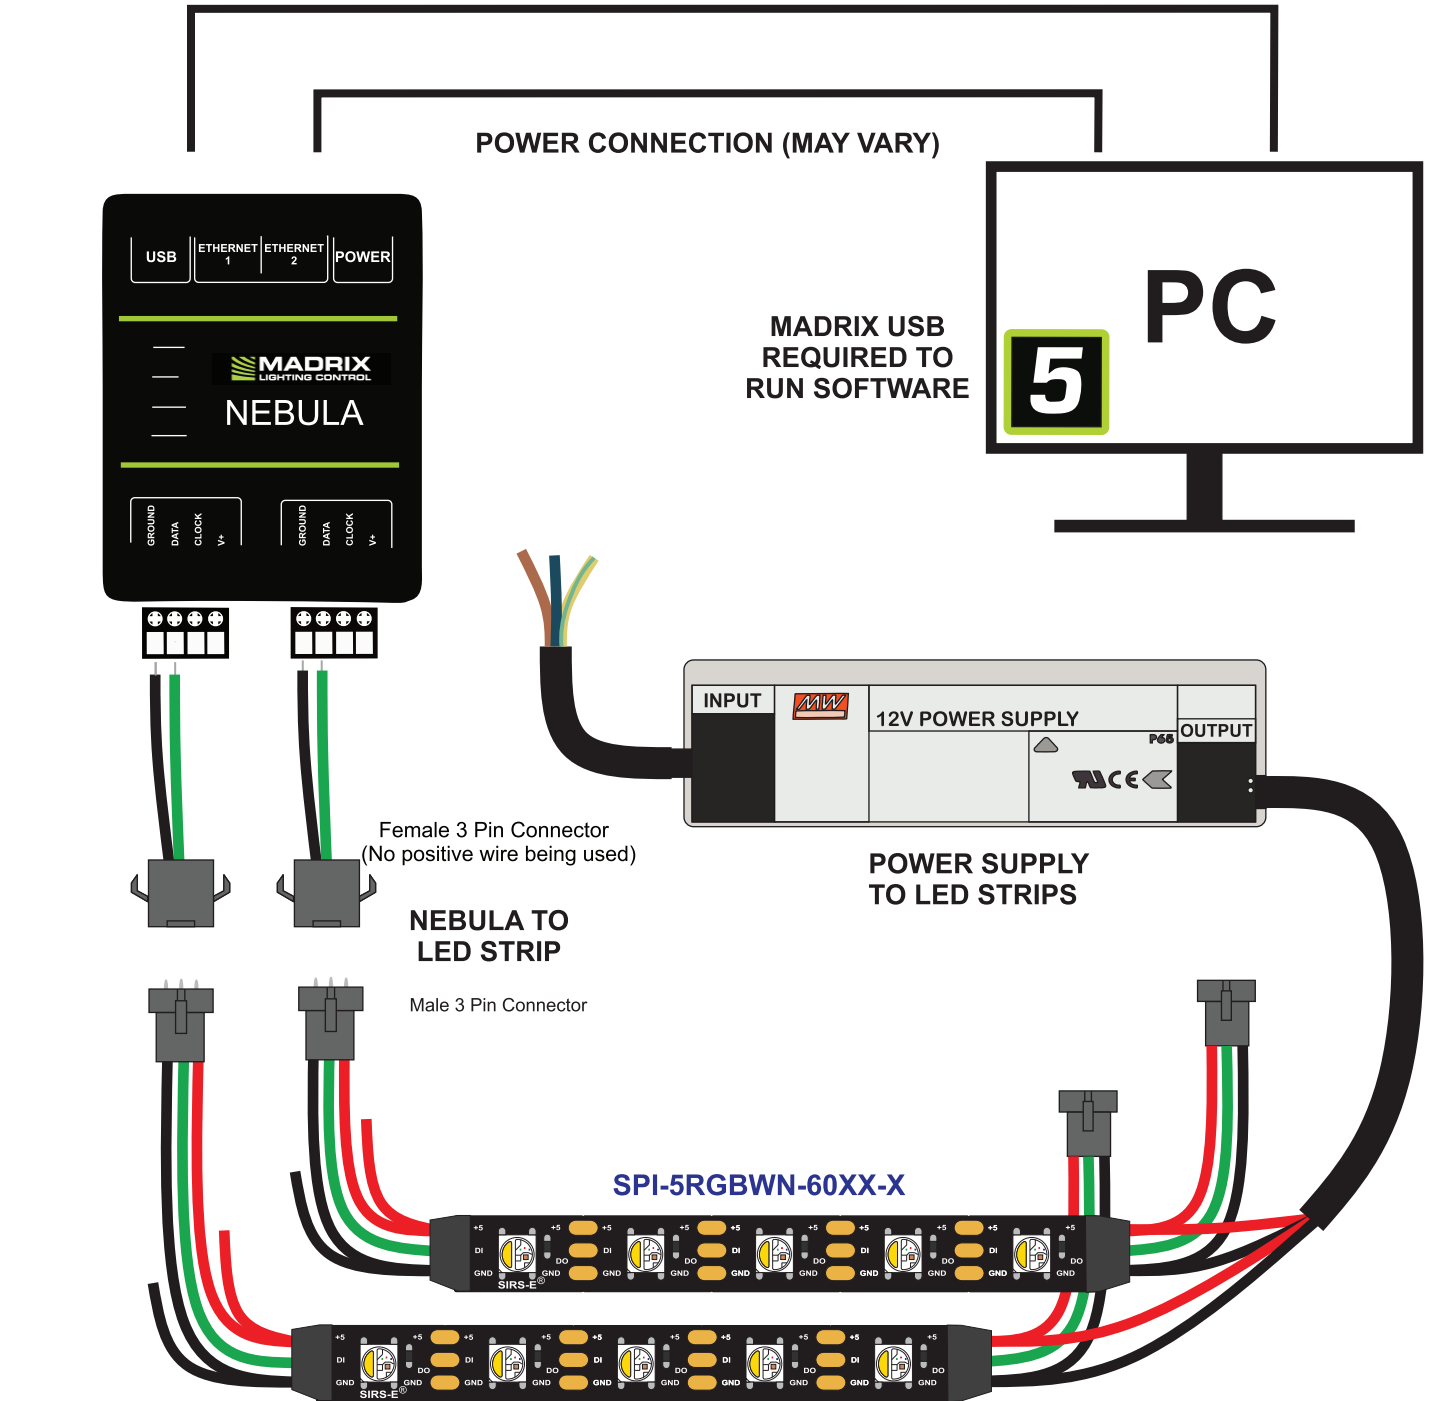

WIRING APPLICATION DIAGRAM 1

DATA CONNECTION TO SOFTWARE

POWER CONNECTION (MAY VARY)

WIRING OPTIONS ARE NOT LIMITED TO THE ONES DEPICTED IN THIS DIAGRAM. FOR A FULL LIST OF OPTIONS PLEASE VISIT [MADRIX NEBULA QUICK START GUIDE](#)

OPTION 1

DATA CONNECTION TO SOFTWARE

POWER CONNECTION (MAY VARY)

OPTION 2

WIRING OPTIONS ARE NOT LIMITED TO THE ONES DEPICTED IN THIS DIAGRAM. FOR A FULL LIST OF OPTIONS PLEASE VISIT MADRIX [NEBULA QUICK START GUIDE](#)