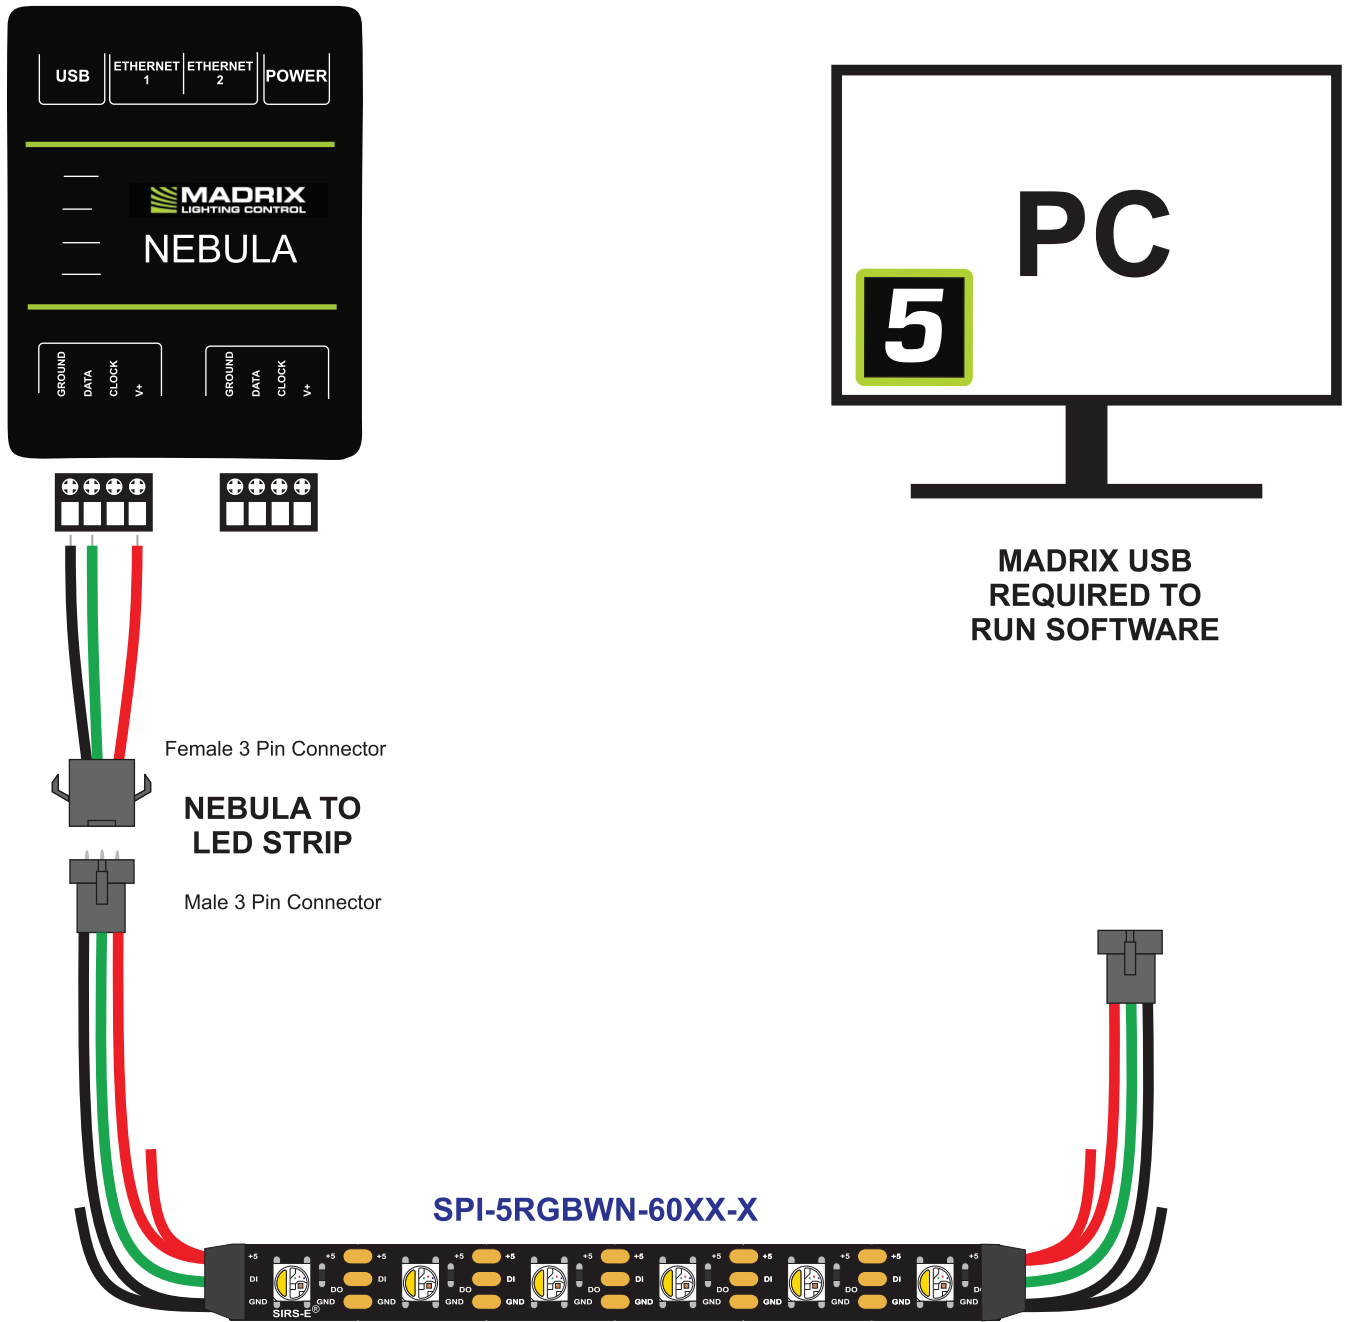

WIRING APPLICATION DIAGRAM 1

DATA CONNECTION TO SOFTWARE

POWER CONNECTION (MAY VARY)

WIRING OPTIONS ARE NOT LIMITED TO THE ONES DEPICTED IN THIS DIAGRAM. FOR A FULL LIST OF OPTIONS PLEASE VISIT [MADRIX NEBULA QUICK START GUIDE](#)

OPTION 1

DATA CONNECTION TO SOFTWARE

POWER CONNECTION (MAY VARY)

OPTION 2

WIRING OPTIONS ARE NOT LIMITED TO THE ONES DEPICTED IN THIS DIAGRAM. FOR A FULL LIST OF OPTIONS PLEASE VISIT MADRIX [NEBULA QUICK START GUIDE](#)