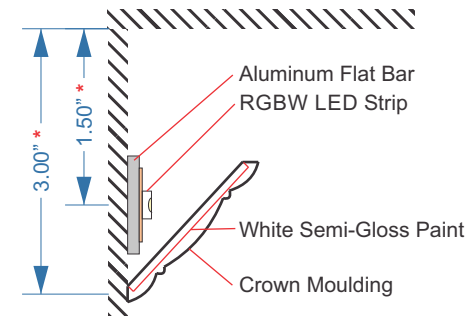

Section View:

Note *: These dimensions are approximations and depend on the length and shape of your crown moulding, and how sharp you want the reflected light to look on the wall. We suggest you test this distance on a small area, before moving forward with the full installation.

Key Legend:

- Wall
- Aluminum Flat Bar
- Crown Moulding
- RGBW LED Strip
- Control Board on Attic
- DMX Splitter
- Meanwell 12V PSU
- DMX-CON4V2
- Power Cable
- DMX Cable
- RGBW Cable

Last Revised on: 01/23/2017