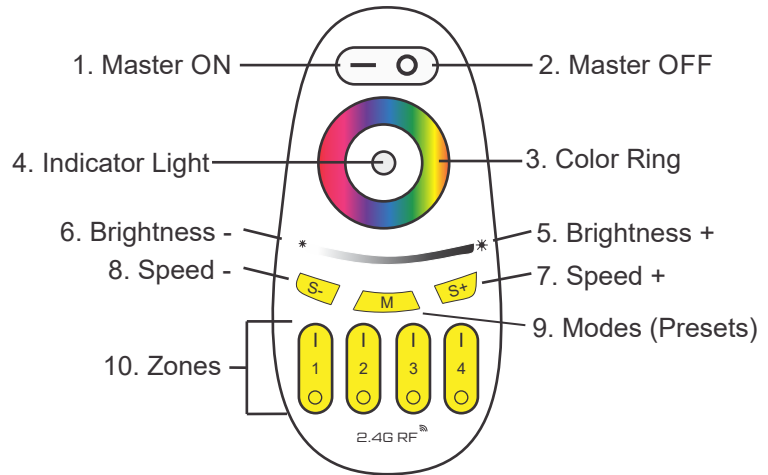

Remote Key

Note: Transmitter Remote sold separately. (Model: RF-MZTX)