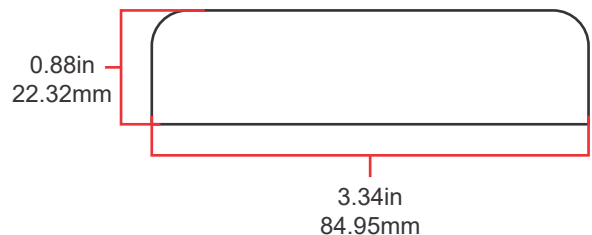

Physical Layout

Last Revised on: 08/25/2016