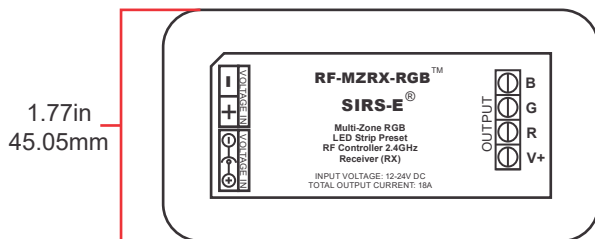

Physical Layout

Last Revised on: 08/25/2016