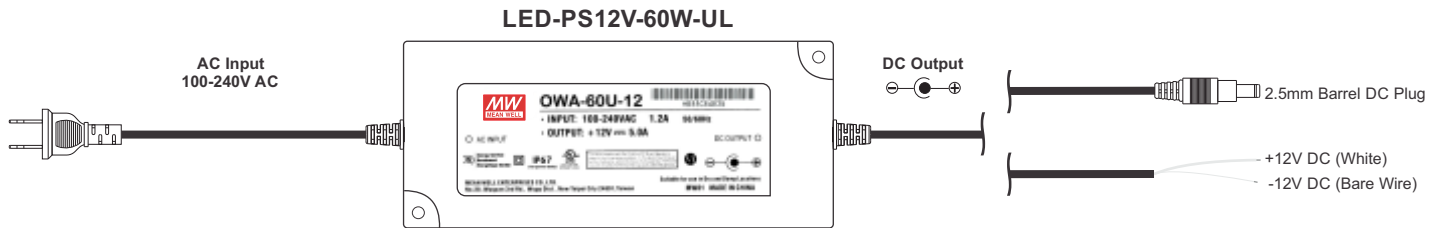

Meanwell Power Supplies Color Code Chart

Note:
All these Power supplies are sold on both DC Output Options:
2.5mm DC Plug (Barrel Connector)
Bare Wire Leads

* We strongly recommend you hire a licensed electrician for any electrical connection and or installation.