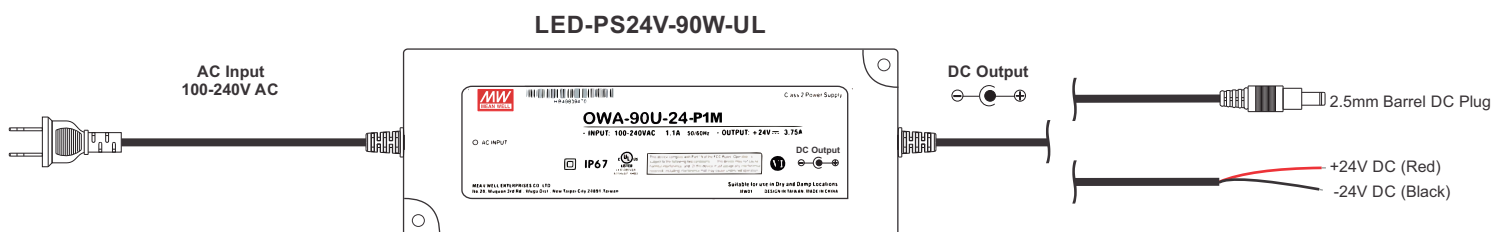

Meanwell Power Supplies Color Code Chart

Note:
All these Power supplies are sold on both DC Output Options:
2.5mm DC Plug (Barrel Connector)
Bare Wire Leads

* We strongly recommend you hire a licensed electrician for any electrical connection and or installation.