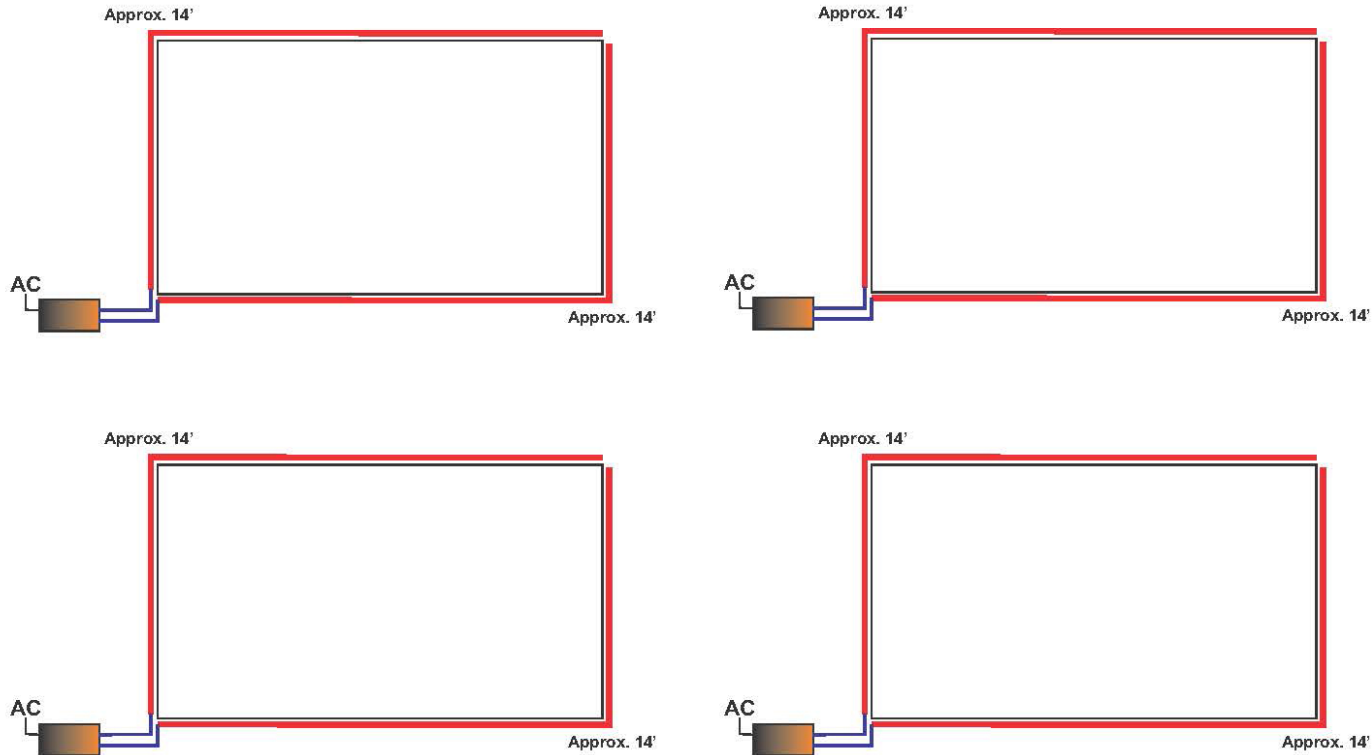

Living Room Coves

8 x White strips
4 x 200W Power Supplies

Key

Last Revised 01/02/2015