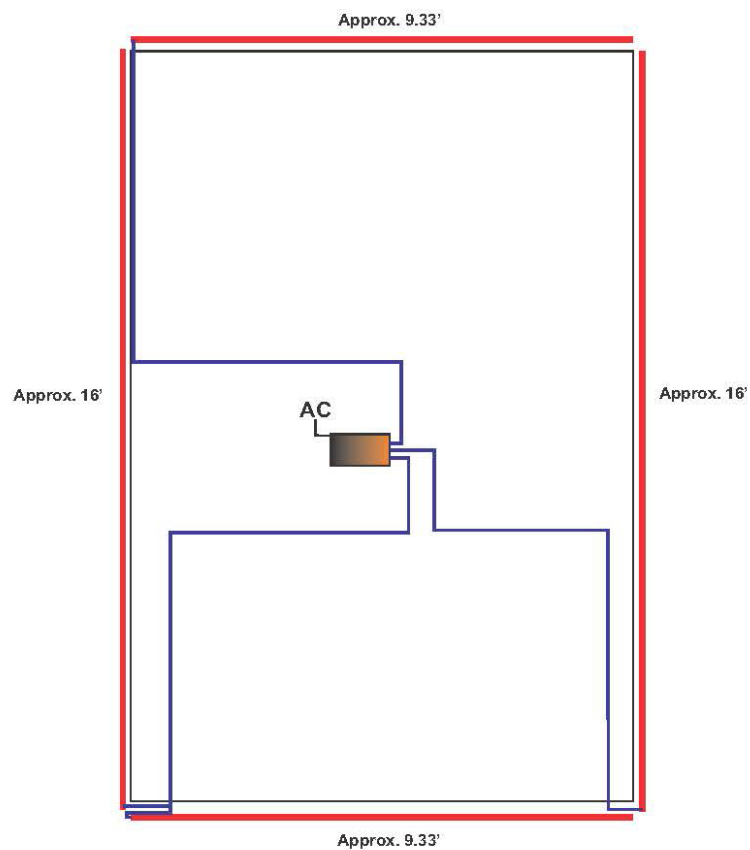

Kitchen Cabinets

2 x White Strips
1 x 200W Power Supply

Must attach 2 Feet of strip to end of each segment. Must make (2) 18' segments.

Key

Last Revised 01/02/2015

Kitchen Cove

5 x White Strips
1 x 400W Power Supply

Must attach 1 Foot of strip to end of each Short Segment

Key

Last Revised 01/02/2015