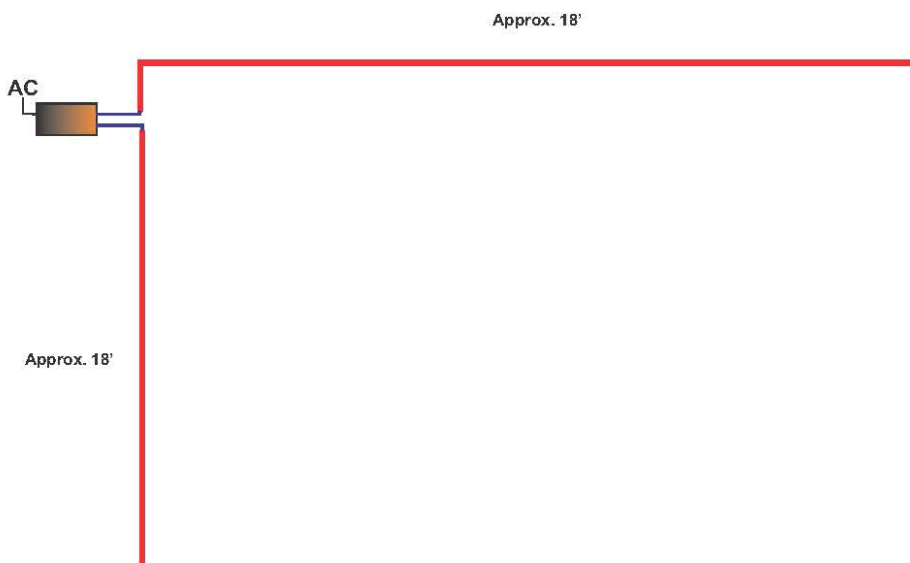

Kitchen Cabinets

2 x White Strips
1 x 200W Power Supply

Must attach 2 Feet of strip to end of each segment. Must make (2) 18' segments.

Key

Last Revised 01/02/2015

Kitchen Cove

5 x White Strips
1 x 400W Power Supply

Must attach 1 Foot of strip to end of each Short Segment

Key

Last Revised 01/02/2015