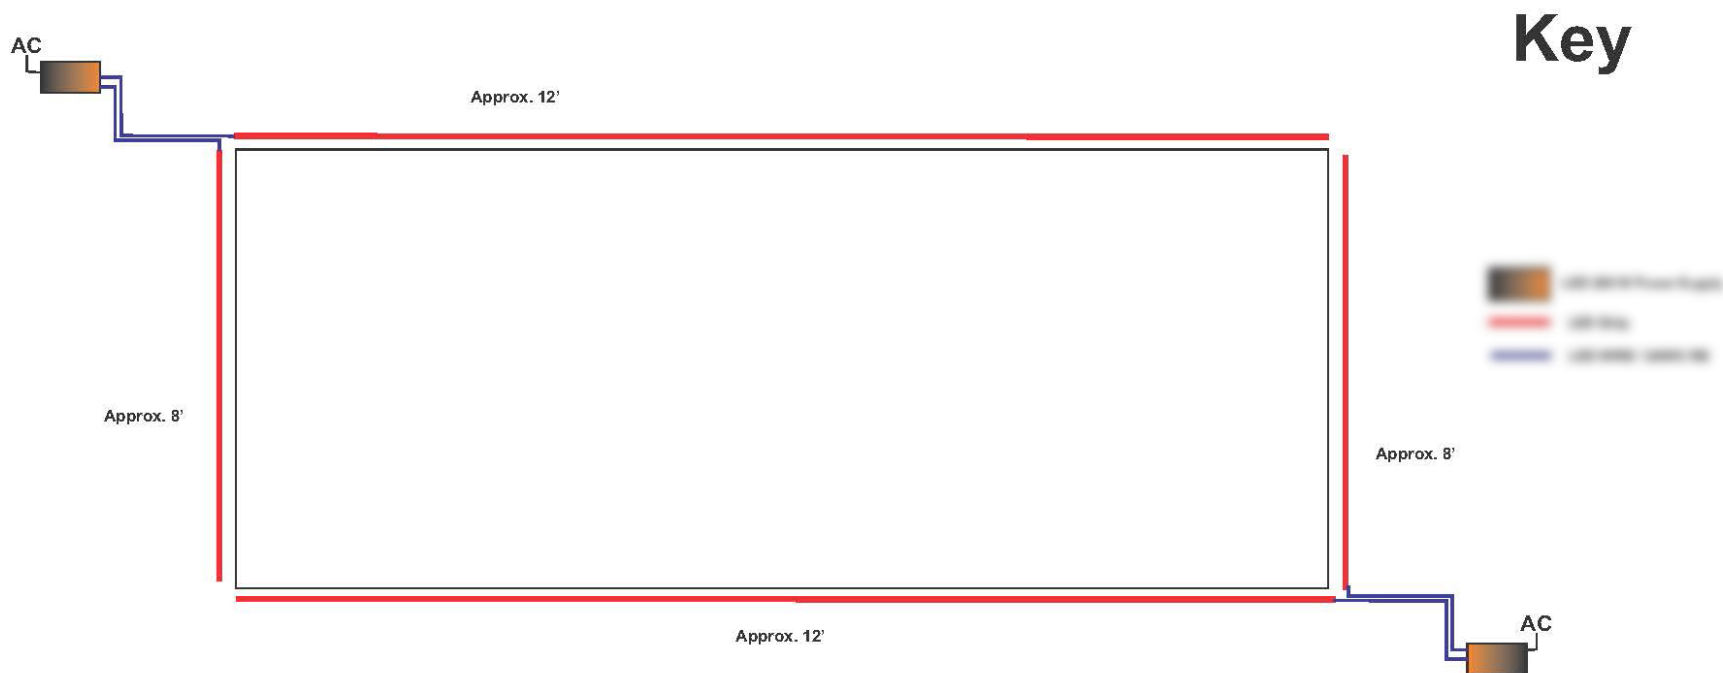

Dining Room Cove

3 x White Strips
2 x 200W Power Supply

Last Revised 01/02/2015