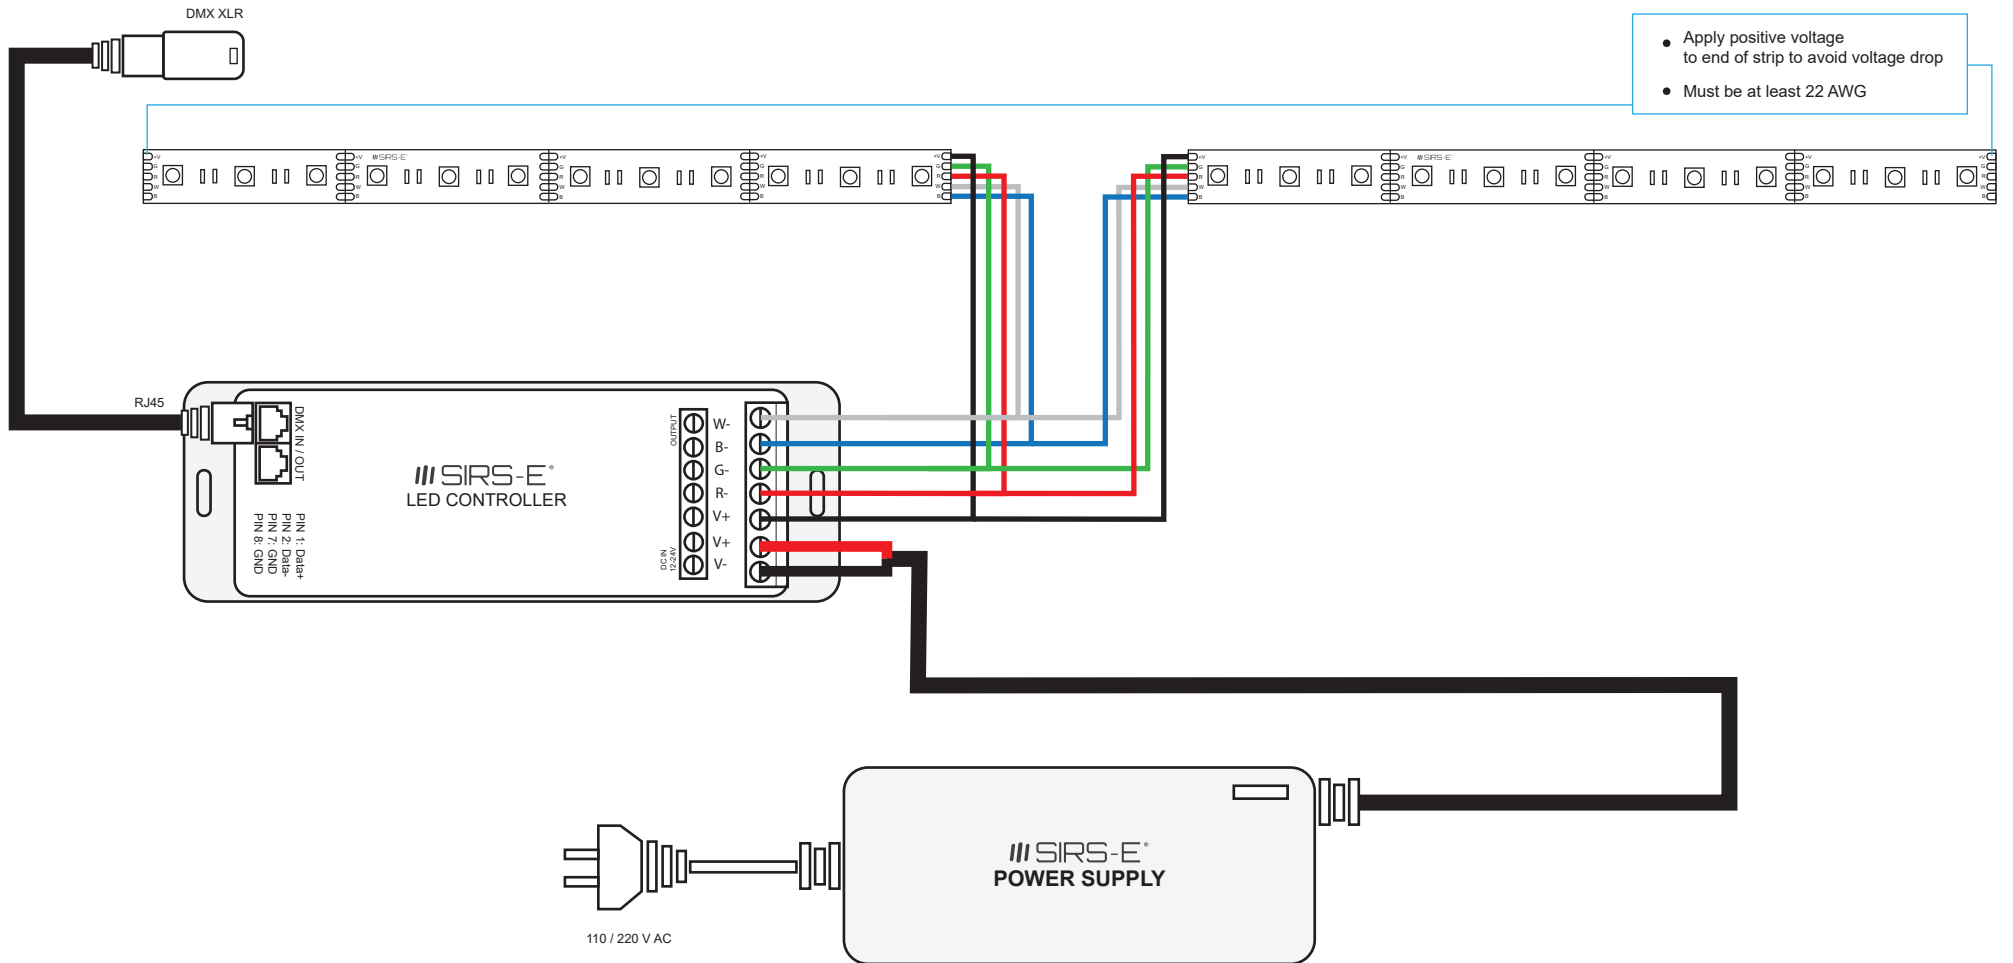

Customer Name • Project Name • Part Number

SAMPLE 1

*Cable length may vary depending on LED RGBW Strip length.

* We recommend you hire a licensed electrician for any electrical connection and/or installation.

SAMPLE 2

*Cable length may vary depending on LED RGBW Strip length.

* We recommend you hire a licensed electrician for any electrical connection and/or installation.