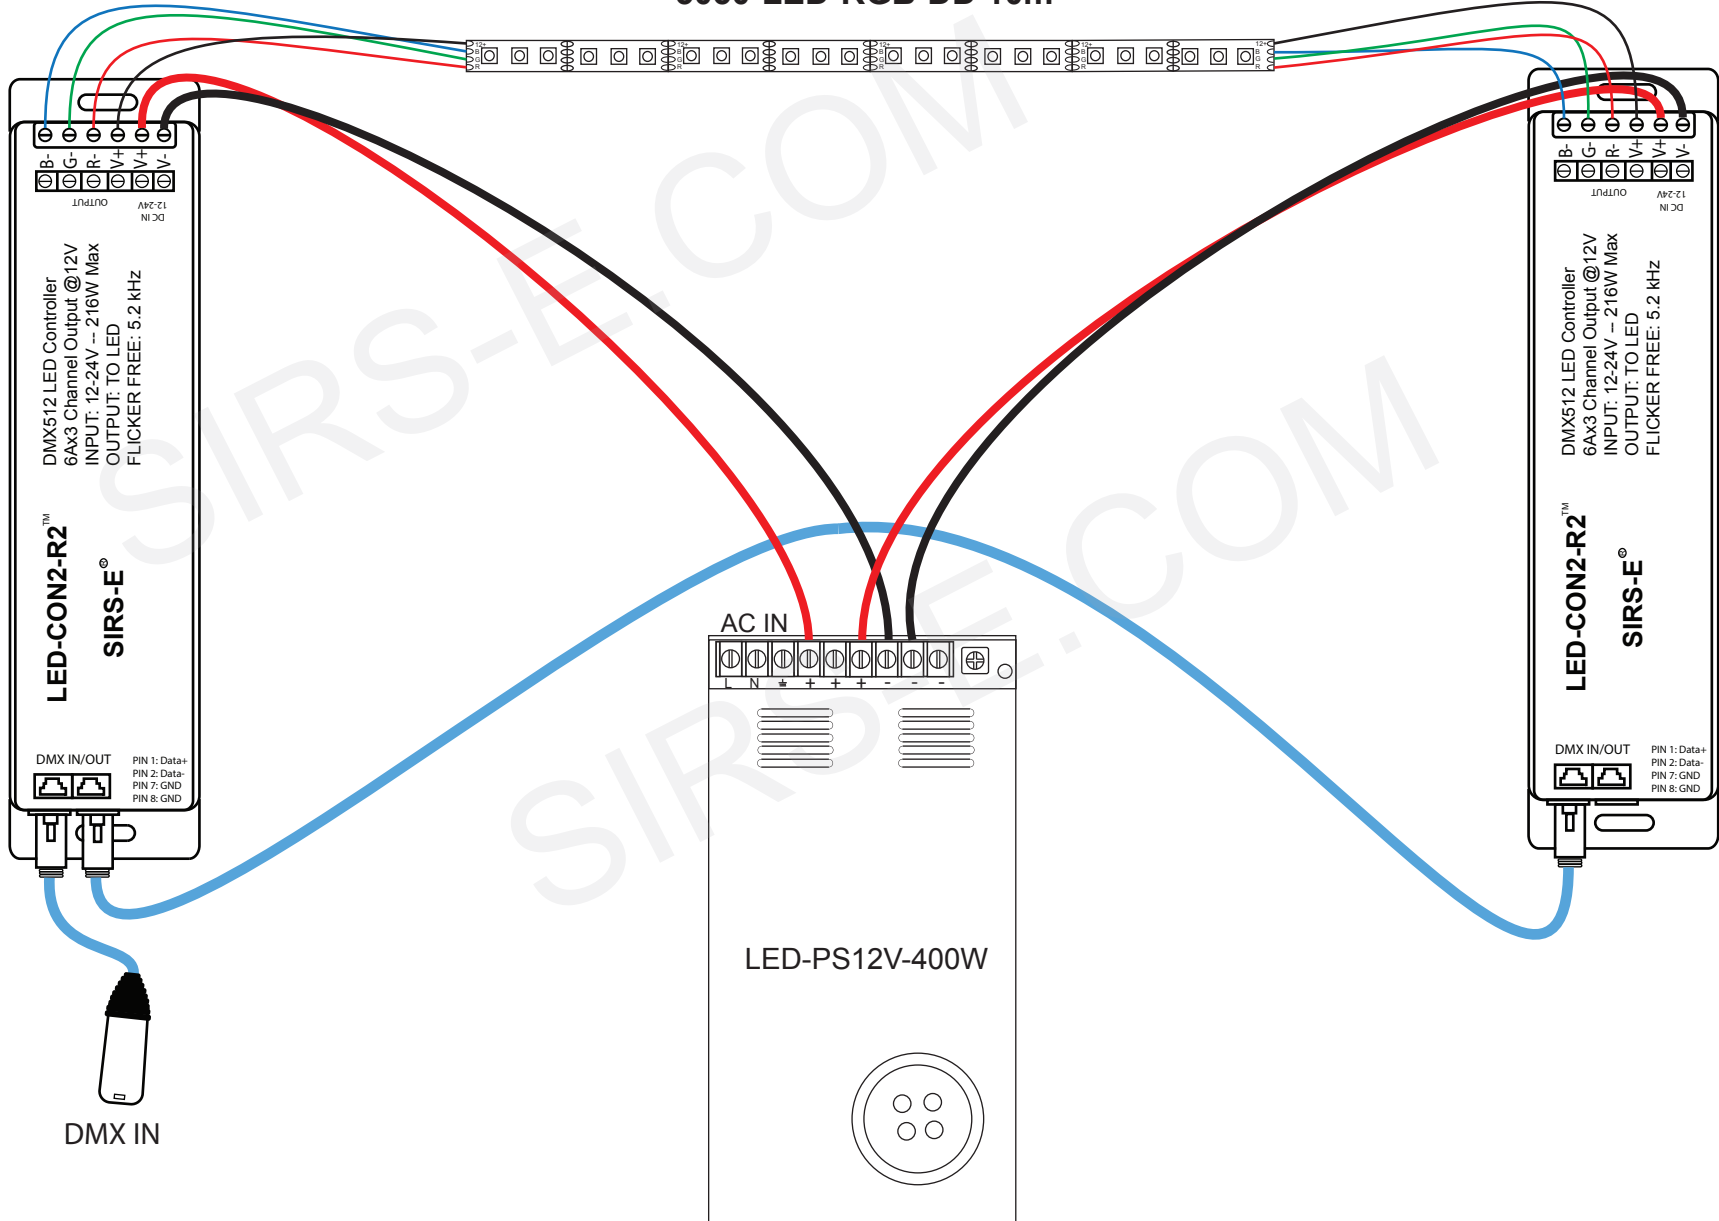

**5050-LED-RGB-DD 10m**

Last Revised 09/05/2014