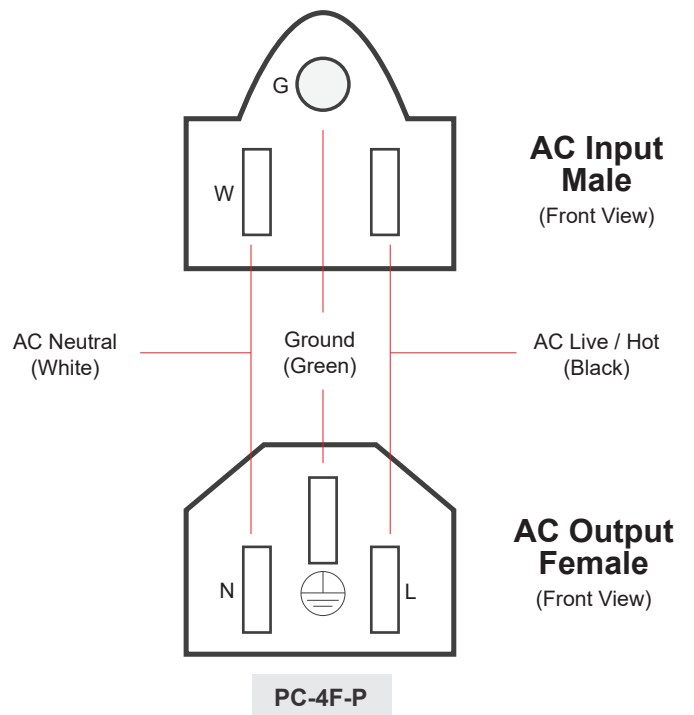

Customer Name

Project Name

Part Number

Physical Layout

Product Specs

- 4ft Universal Power Cord
- Heavy Duty 18 AWG Cable
- 3-Prong, Grounded Male Plug (NEMA 5-15P)
- 3-Pin Shroud Female Power Connector
- UL Listed - Cord & Plugs

Ordering Options

- **PC-4F-W**
NEMA 5-15P grounded male plug to bare wire.
- **PC-4F-P**
NEMA 5-15P grounded male plug to 3-pin female power connector.

* We recommend you hire a licensed electrician for any electrical connection and or installation.