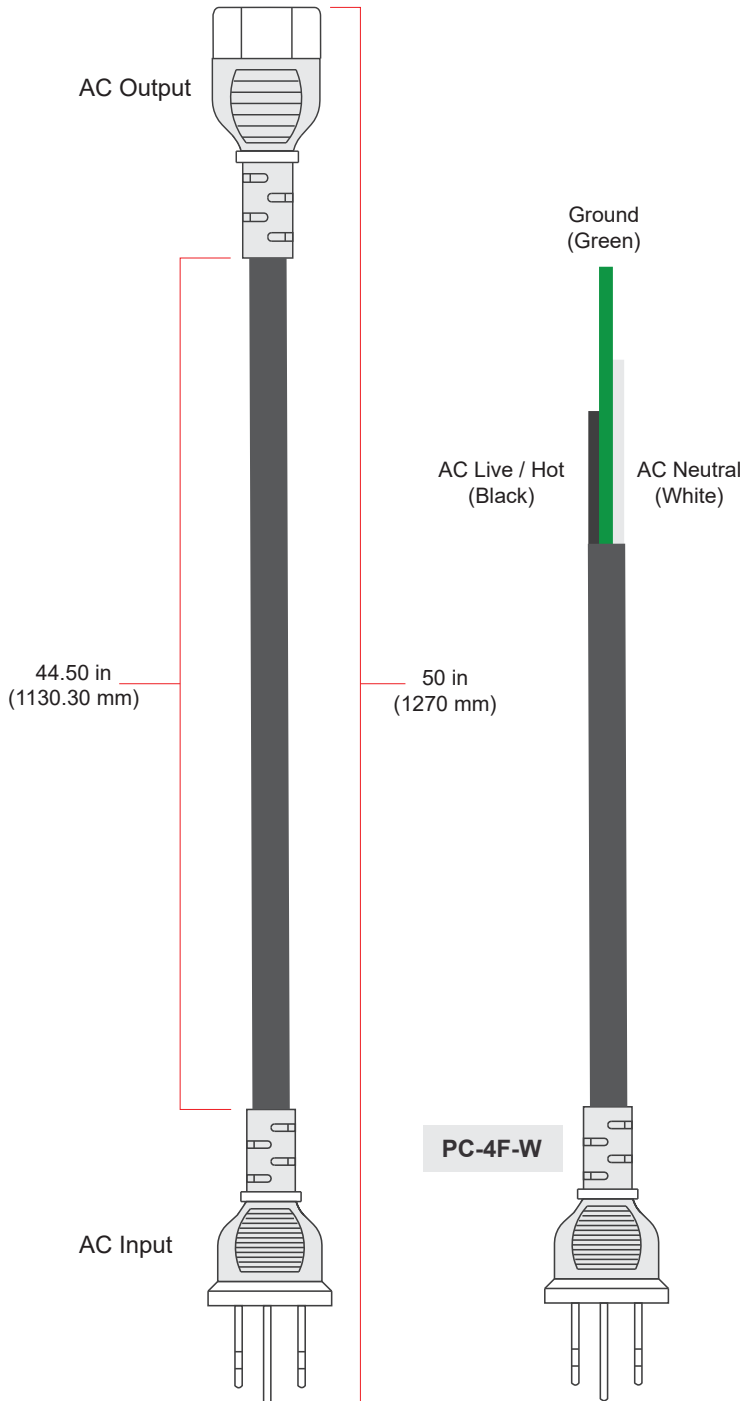

Customer Name

Project Name

Part Number

Physical Layout

Product Specs

- 4ft Universal Power Cord
- Heavy Duty 18 AWG Cable
- 3-Prong, Grounded Male Plug (NEMA 5-15P)
- 3-Pin Shroud Female Power Connector
- UL Listed - Cord & Plugs

Ordering Options

- **PC-4F-W**
NEMA 5-15P grounded male plug to bare wire.
- **PC-4F-P**
NEMA 5-15P grounded male plug to 3-pin female power connector.

* We recommend you hire a licensed electrician for any electrical connection and or installation.