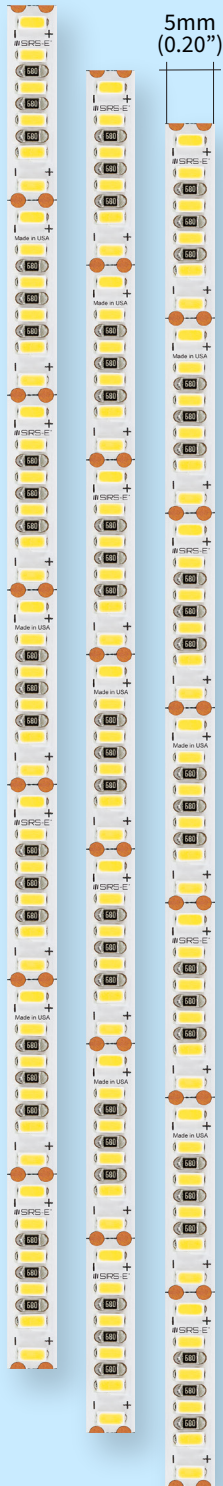

Flexible 5mm White Plus LED Strip - 24V

Utilizing the SIRS-E® **AcuVivid-Fit™** LED Tape, you can achieve **Accurate** and **Vivid** Colors that **Fit** everywhere.

Made in the USA, only **5mm (0.2 inches)** in width, it has a **fixed 300 LED per meter** density and variable power setting. The new SIRS-E® **AcuVivid-Fit™** is the first LED tape designed and manufactured in America from the ground up for Americans to serve our daily applications better. The high-density 300 LED/m strip produces a dot-free' glow that can diffuse perfectly close to any lens.

Comprehensive CCT Selections:

Ranging from **2200K to 6500K**, We have 9 nominal color temperature values of 2200K, 2500K, 2700K, 3000K, 3500K, 4000K, 5000K, 5700K, 6500K.

Many Power Settings Available:

Ranging from **1 Watt per Foot (1 W/ft)** to **5 Watt per Foot (5 W/ft)**.

Maximum LED Tape Run (Max Run):

It may go from **1 to 30 Meters (4 feet to 60 feet)** with minimal voltage drop.

Segment Cuttable:

Every **20mm (0.79 inches)** per segment this way allows you to be closer to fit your custom length.

Very High CRI and Extended CRI:

R1-R8, +97 CRI, R9-R15 +97, therefore superb objects color rendering and skin tone. (6500K only R1-R8, +91 CRI, R9-R15 +91)