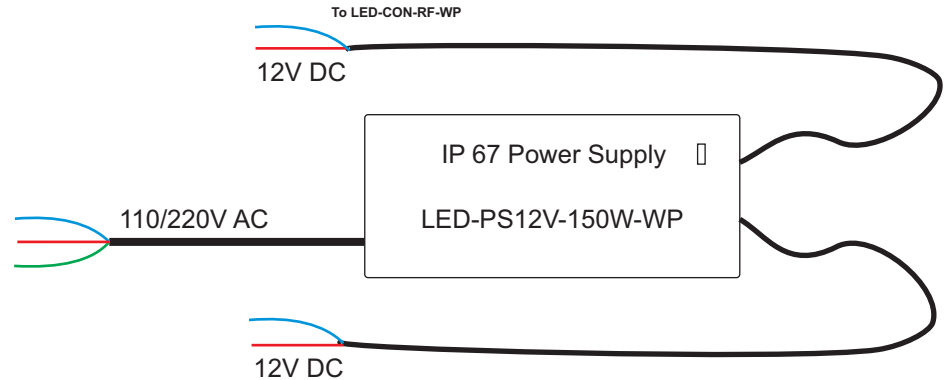

Kit Part Number: LED-RGB-PK3

16.4 ft - (5m) 5050-LED-RGBWP-DD3

- Recommended Accessories:**
Waterproof LED Connectors
 LED-CAB-4F-WP
 LED-CAB-4M-WP
 LED-CAB-2F-WP
 LED-CAB-2M-WP

*** We strongly recommend you hire a licensed electrician for any electrical connection and or installation.**