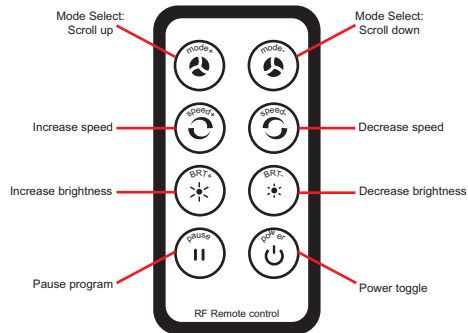

Kit Part Number: LED-RGB-PK3

16.4 ft - (5m) 5050-LED-RGBWP-DD3

- Recommended Accessories:**
Waterproof LED Connectors
 LED-CAB-4F-WP
 LED-CAB-4M-WP
 LED-CAB-2F-WP
 LED-CAB-2M-WP

*** We strongly recommend you hire a licensed electrician for any electrical connection and or installation.**