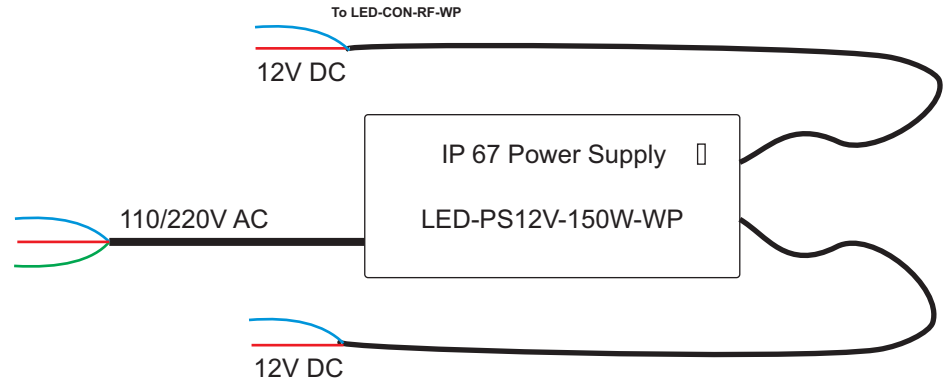

Kit Part Number: LED-RGB-PK1

16.4 ft - (5m) 5050-LED-RGBWP-3

- Recommended Accessories:**  
**Waterproof LED Connectors**  
 LED-CAB-4F-WP  
 LED-CAB-4M-WP  
 LED-CAB-2F-WP  
 LED-CAB-2M-WP

**\* We strongly recommend you hire a licensed electrician for any electrical connection and or installation.**