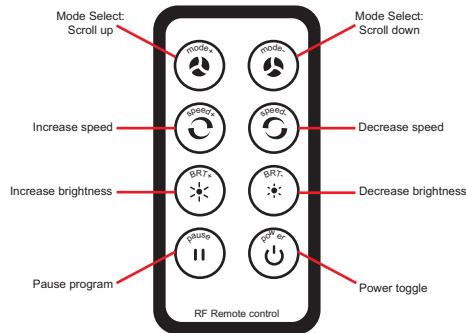

Kit Part Number: LED-RGB-PK1

16.4 ft - (5m) 5050-LED-RGBWP-3

- Recommended Accessories:**  
**Waterproof LED Connectors**  
 LED-CAB-4F-WP  
 LED-CAB-4M-WP  
 LED-CAB-2F-WP  
 LED-CAB-2M-WP

**\* We strongly recommend you hire a licensed electrician for any electrical connection and or installation.**