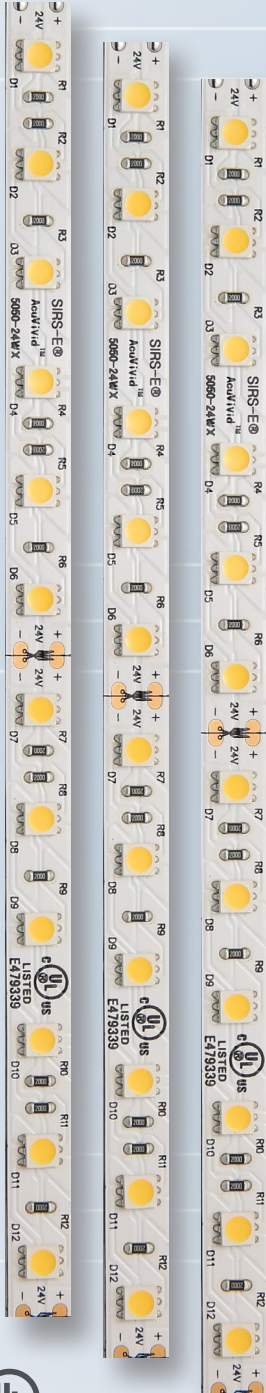

## Flexible White LED Strips

The SIRS-E® **AcuVivid™** CV White LED strip series consists of High Quality Constant Voltage variants with color temperatures, but not limited to, 2700, 4000 and 5500 K. At a color rendering rating of 95+ CRI, **AcuVivid™** provides optimal color consistency and an increased luminous flux with greater efficacy while complying with all safety requirements as defined by UL standards.

Less than 1-Step MacAdam ellipse in the same run, easily mountable utilizing 3M VHB Aero-Grade tape, engineered to dissipate heat and reduce voltage drop via 4 oz flexible PCB.

- High Color Rendering Rating **+95 CRI**
- Increased Luminous Flux **330 lm/ft**
- Improved Luminous Efficacy **+80 lm/W**
- Minimal Power Consumption **4.1 W/ft**
- Very Low Color Shift **Duv +0.0005**
- UL Listed, Class 2 - **E479339**