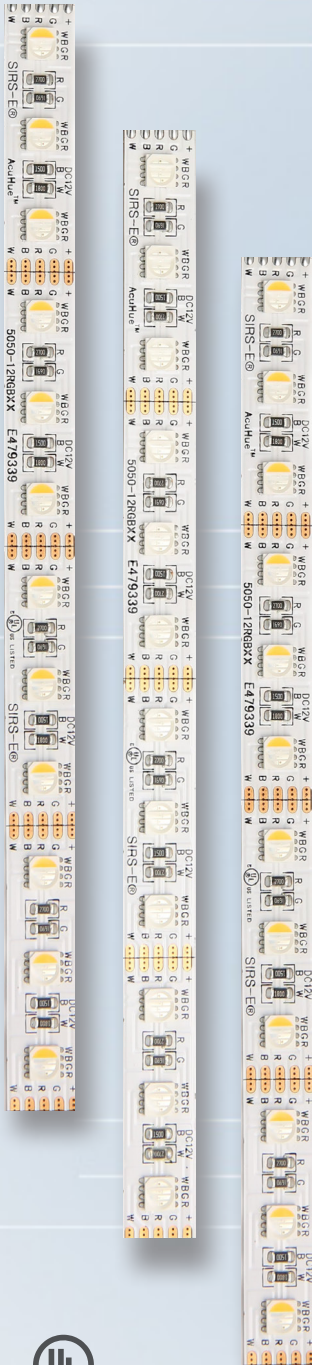

Flexible RGBW LED Strips

The SIRS-E® AcuHue™ CV RGBW LED strip series, consists of High Quality Constant Voltage variants with the ability to create billions of color rich rendering options offered by the addition of a fourth color diode to the RGB equation, including 2700 K, 5500 K white diodes or Amber. With optimal luminosity and superior efficacy, **AcuHue™** provides for limitless applications while complying with all safety requirements as defined by UL standards.

Easily mountable utilizing 3M VHB Aero-Grade tape, engineered to dissipate heat and reduce voltage drop via 4 oz flexible PCB.

- Increased Luminous Flux **+420 lm/ft**
- Improved Luminous Efficacy **+60 lm/W avg**
- Minimal Power Consumption **5.75 W/ft**
- UL Listed, Class 2 - **E479339**